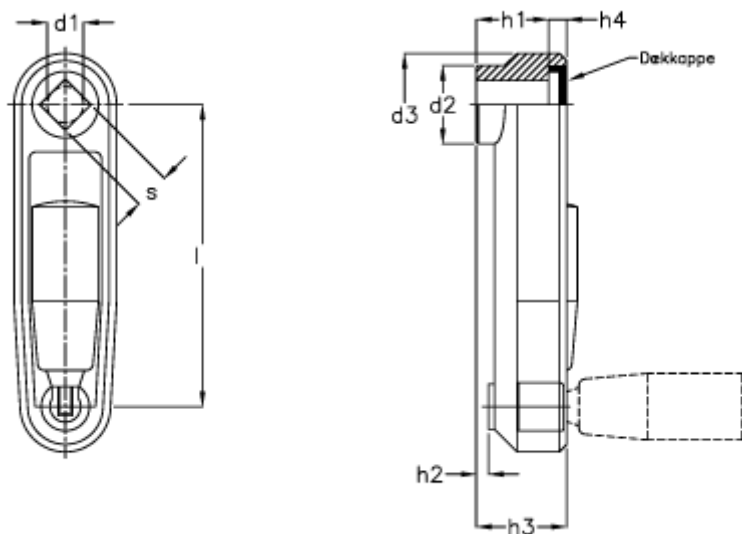

Article number: 20235266

Description: E+G Crank handle
GN 472.3-80-V10-SW

Measures

d1 H7	= B 10	l	= 80
d2	= 23	s H11 = V 10	
d3	= 29		
h1	= 20		
h2	= 2.5		
h3	= 26		
h4	= 4.3		
Handle	= 18		